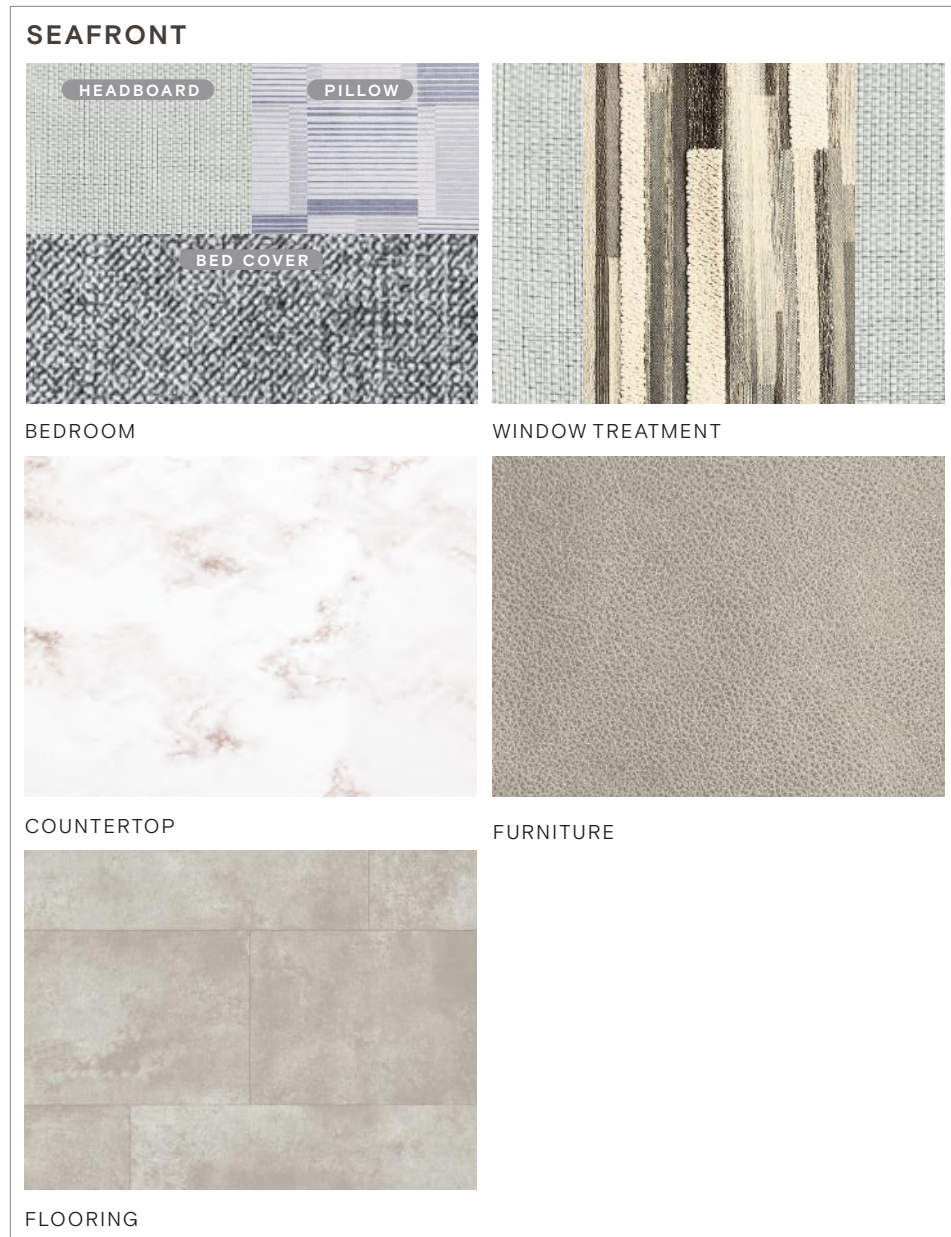

G2 ICEBURG

G2 DOVETAIL

G2 PALLADIAN

Images shown are representations of paint layouts only and do not reflect all exterior features or options. Colors shown may slightly differ from colors on actual product.

Colors of interior decor options shown may vary from colors on actual product.

CABINETS

SANDSTONE

SHADOW

WHITE LINEN

1

YEAR OR 12,000 MILES
LIMITED WARRANTY

3